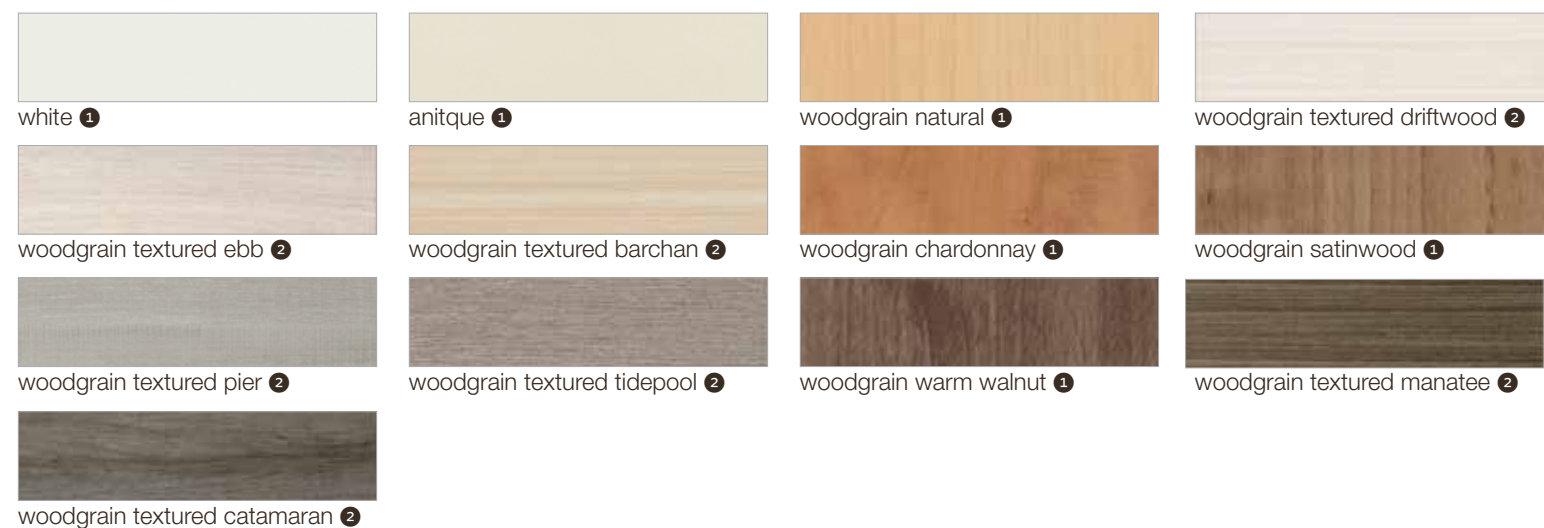

melamine finishes

STANDARD FINISHES

- 1 Available on Contempra
- 2 Available on Contempra Horizontal