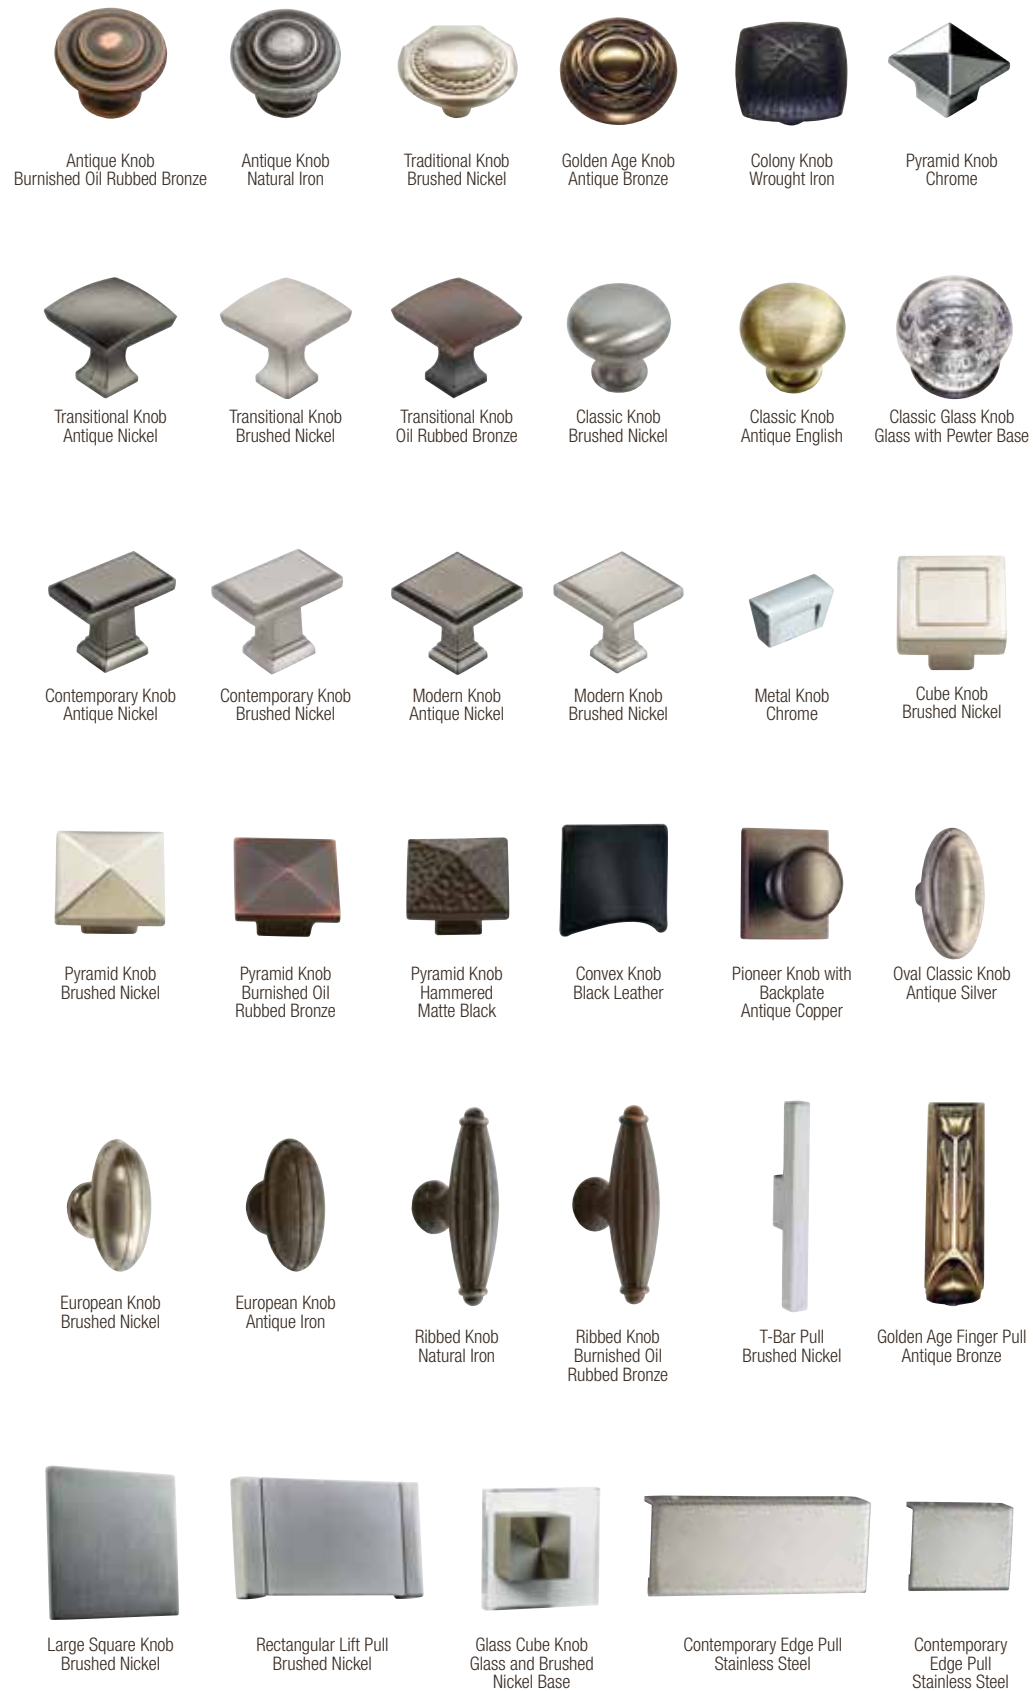

- A. Split Estate Post
- B. Aluminum Doors, Profile 2
- C. Facet Bracket
- D. Stainless Steel Range Hood
- E. Corbels
- F. Wood Hood
- G. Legs and Feet
- H. Lille Foot
- I. Metal U-Shape Ped Leg
- J. Wine Storage
- K. Veneer Floating Shelf from CraftLine
- L. Steel Y-Shaped Leg

# embellishments

To see more embellishments ideas, visit [www.kitchencraft.com/products/embellishments](http://www.kitchencraft.com/products/embellishments)

embellishments

# hardware

From hammered metal to vintage glass to brushed nickel, there are knobs, pulls and handles for every look. Match eras and styles, or mix it up for eclectic energy. Whether it's a well researched Art Nouveau or Shaker style detail, or modern streamlining, Kitchen Craft details bring special flair to your cabinetry.