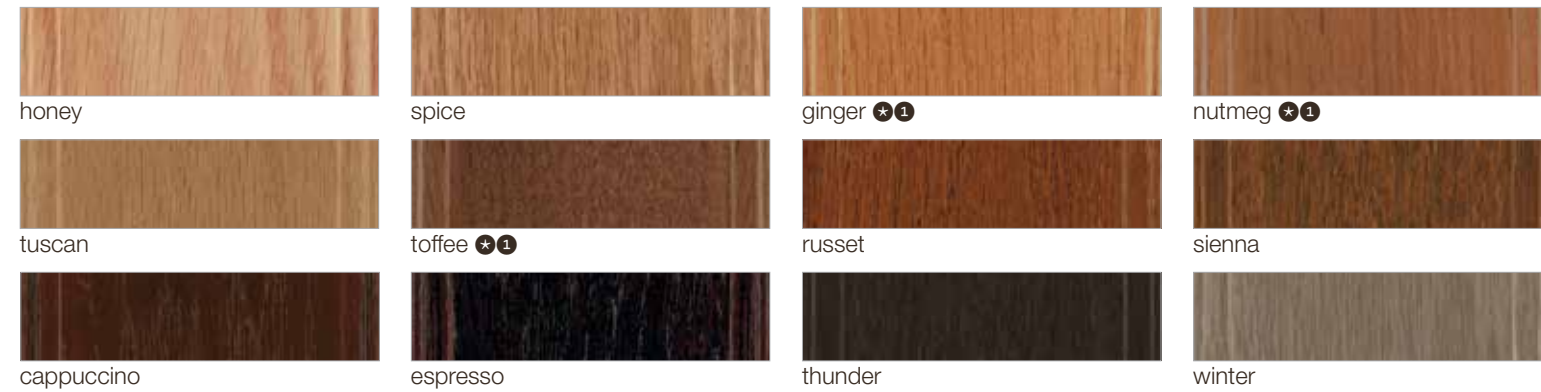

oak + rift finishes

STANDARD FINISHES

PREMIUM FINISHES

- ⁺ Integra door styles only
- ¹ Only available on Rift door styles