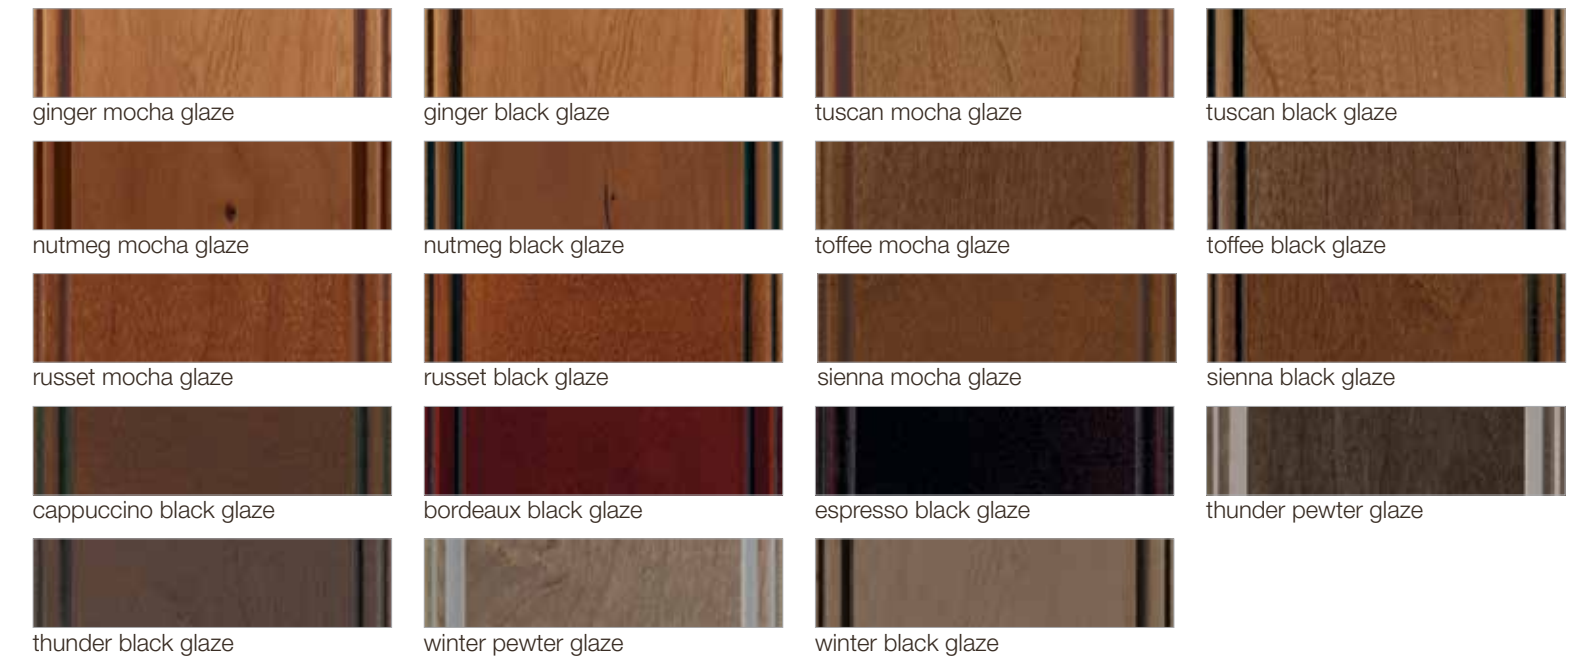

PREMIUM GLAZES 1

PREMIUM FINISHES

1 Not available on Lockhart and Summit